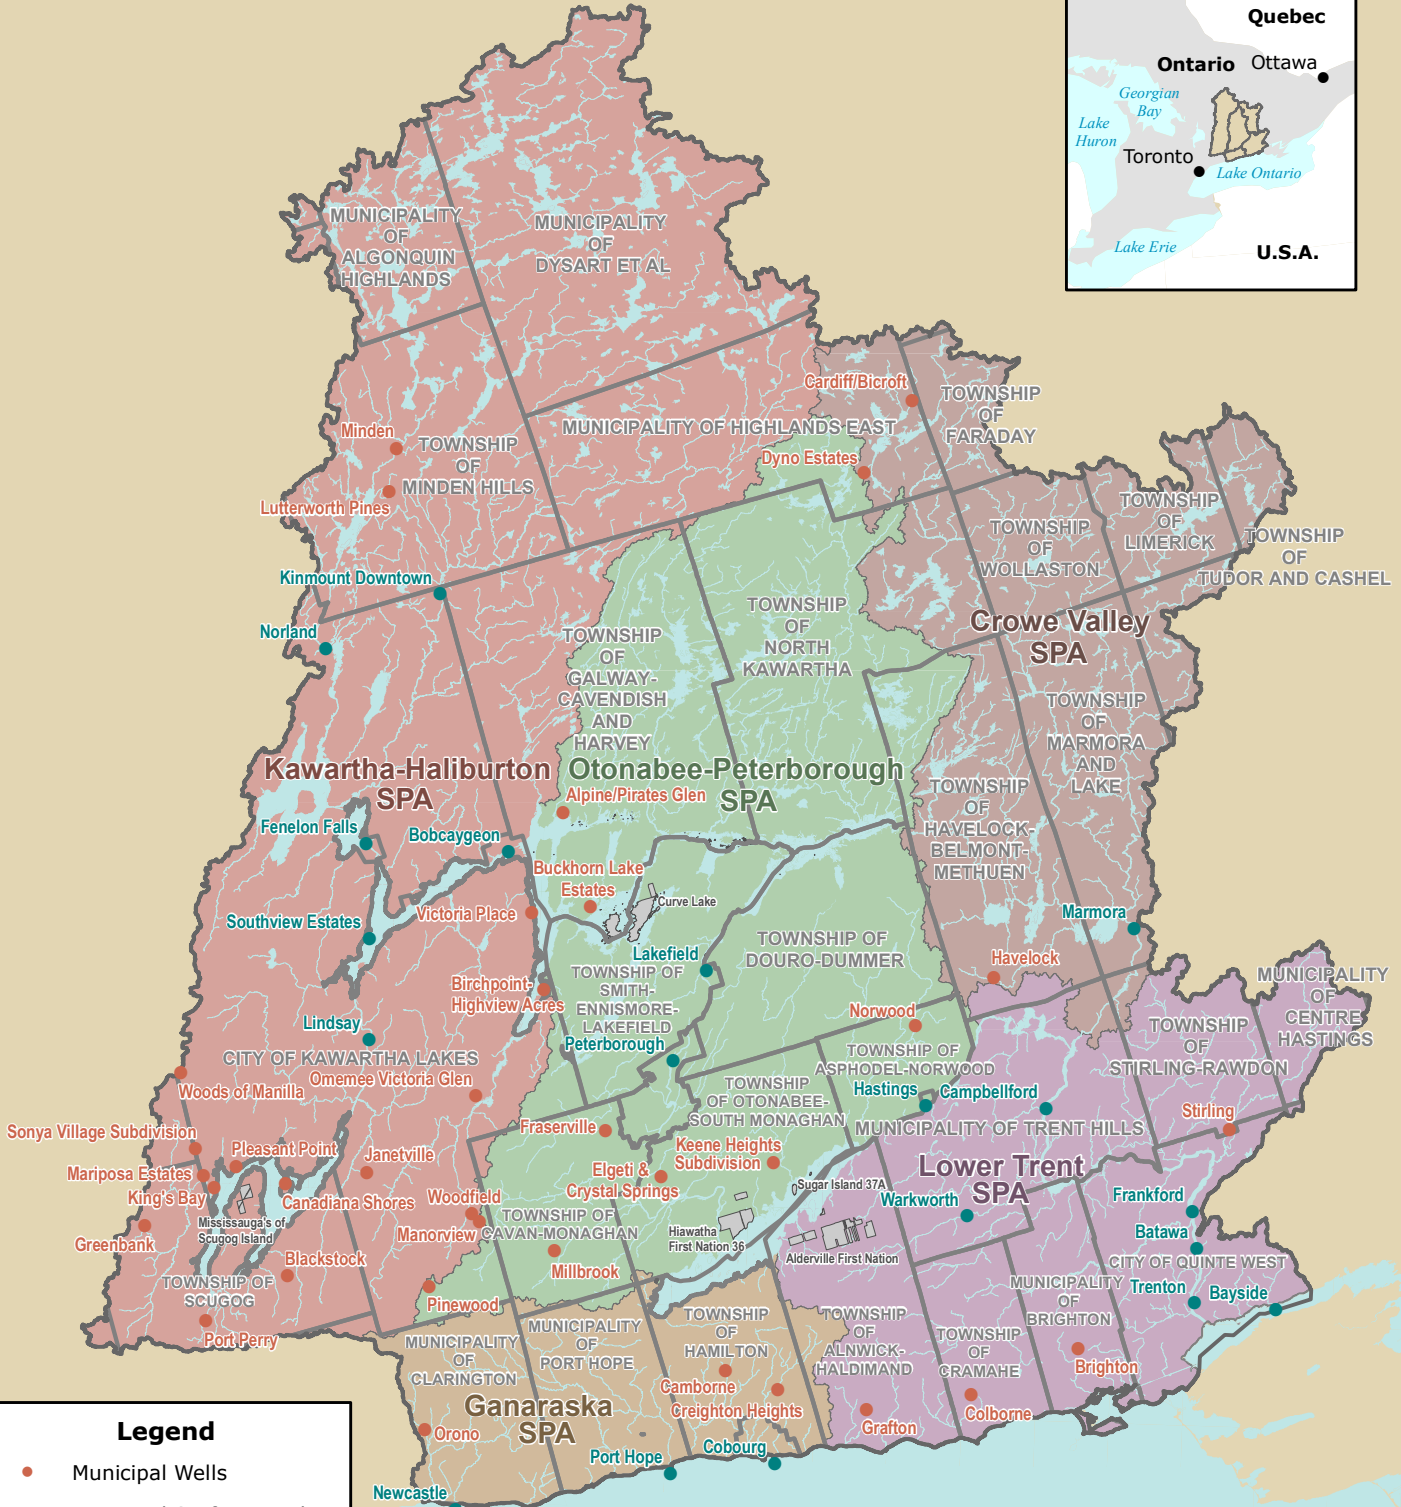

DRINKING WATER SOURCE PROTECTION

ACT FOR CLEAN WATER

Trent Conservation Coalition Source Protection Region

Legend

- Municipal Wells
- Municipal Surface Intakes
- First Nation Community

TRENT CONSERVATION COALITION
(Crowe Valley, Ganaraska Region,
Kawartha, Lower Trent & Otonabee
Conservation Authorities)